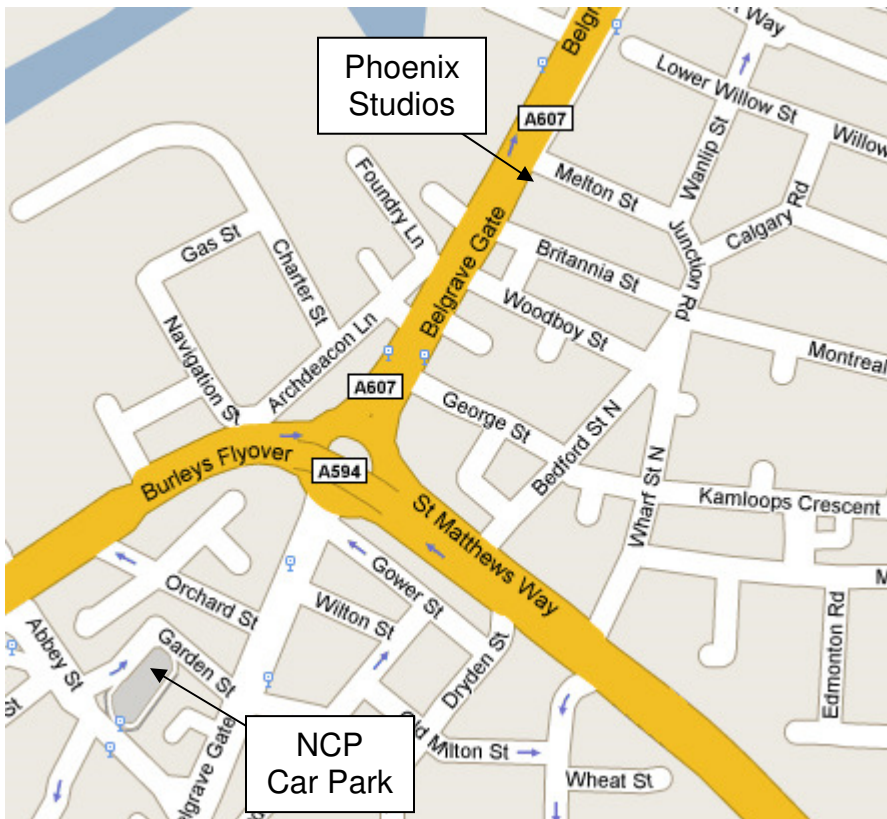

The Phoenix Studios

**253-255 Belgrave Gate
Leicester
LE1 3HU**

Our Entrance is located on Melton Street.

On street car parking is permitted for up to 1 hour in bays on Melton Street, Britannia Street, and Woodboy Street.

Car parking restrictions end at 6pm.

The nearest NCP car park is less than a 10 minute walk away from Phoenix Studios and is located on Garden Street, just off Abbey Street.

Telephone: 0116 2487160
Email: phoenixstudios@leicesterstride.co.uk